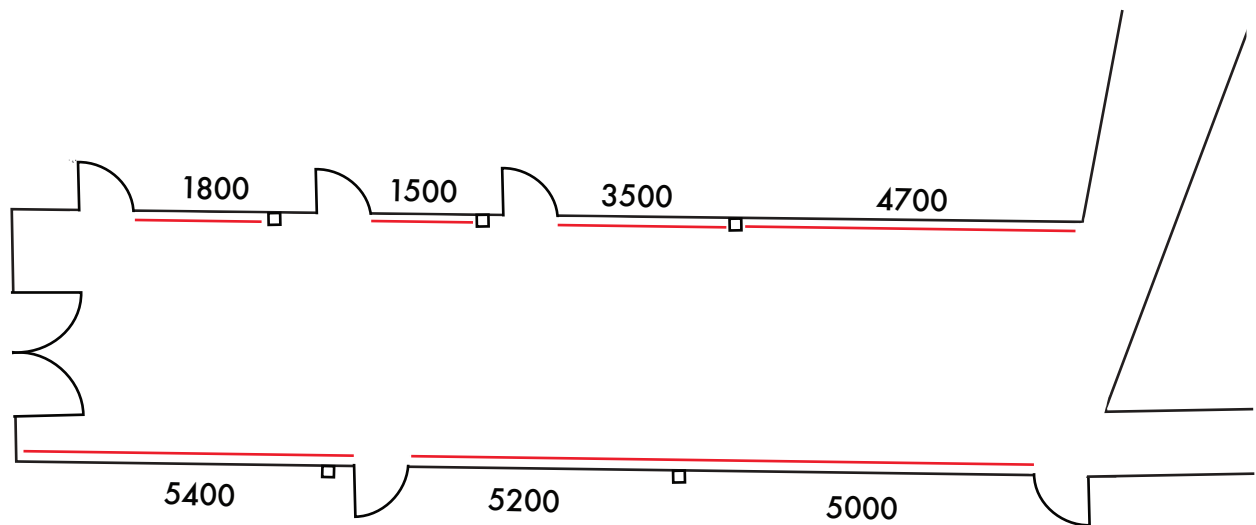

STUDIO GALLERY

TOTAL SPACE 57M²

DOOR TO ARTIST'S STUDIO

DOUBLE GLASS ENTRANCE DOORS

PLASTER CLAD WALL

HERITAGE WOODEN COLUMN
INLAID INTO PLASTER WALL